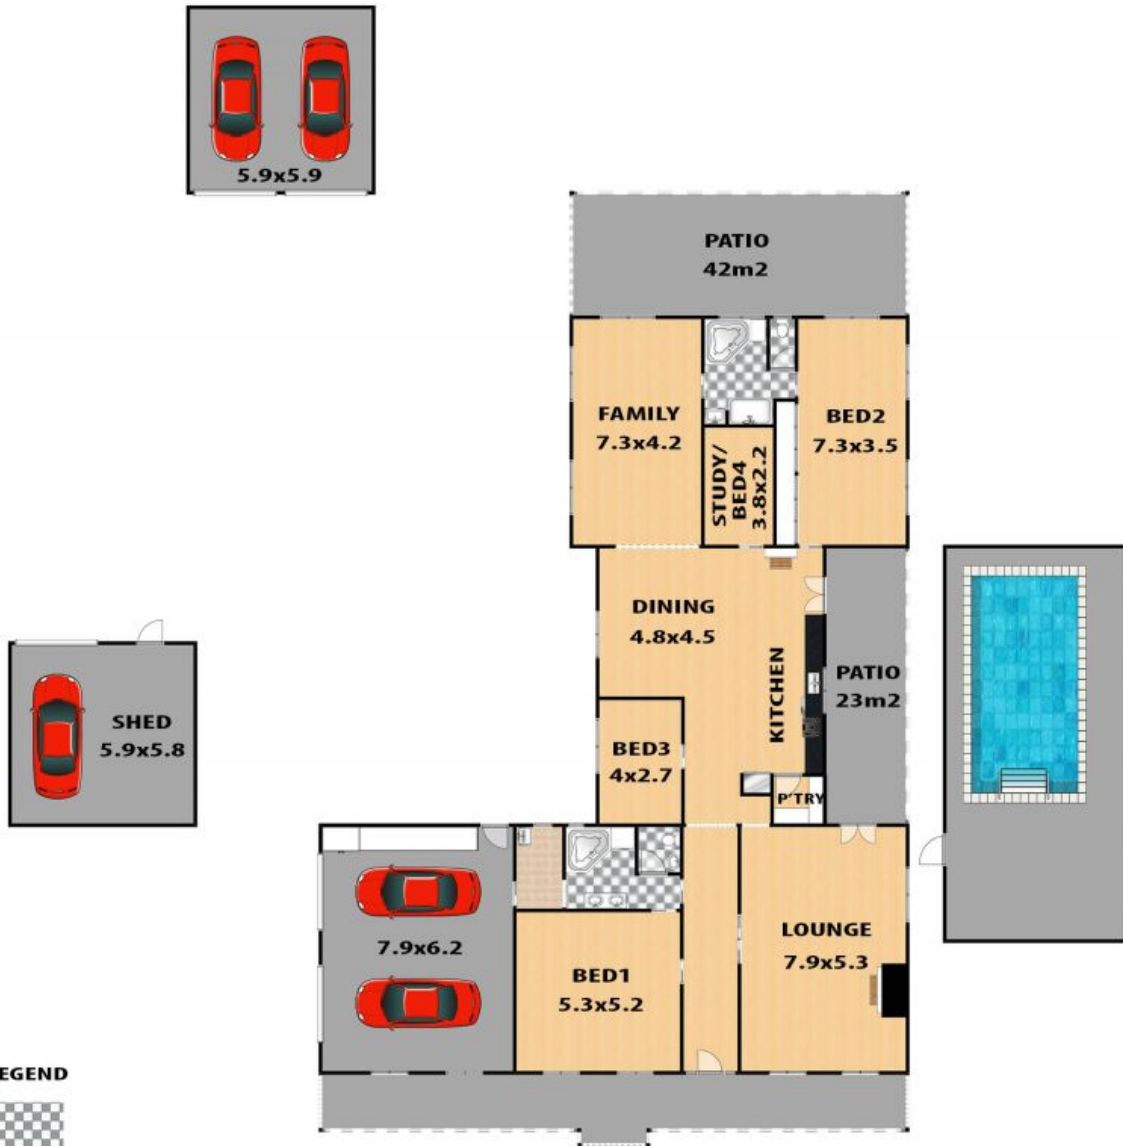

18 BORROWPIT ROAD, MEADOW FLAT

This floor plan and/or site plan is an approximation for illustration purposes only. All measurements are approximate and not guaranteed to be exact or to scale. Interested parties should confirm measurements by their own means.