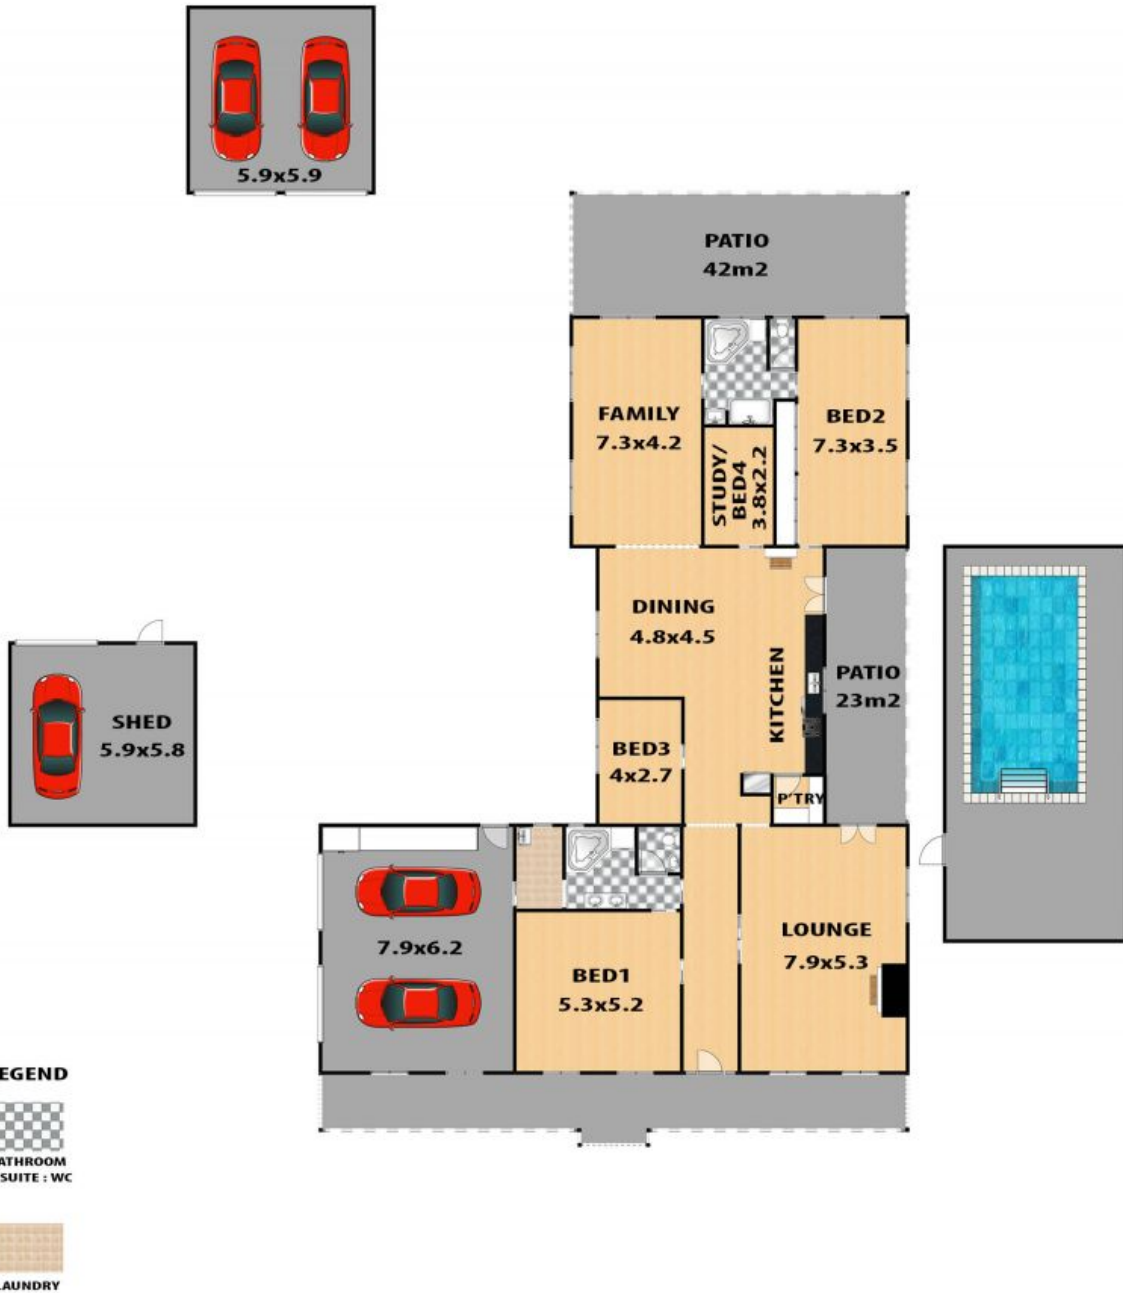

"BILIRR" COUNTRY RETREAT IN MT HAVEN ESTATE

Epitomising the idyllic allure of the majestic bushland, rolling hills and open spaces of Meadow Flat, this exquisite residence rests on almost seven acres of beautiful land in the picturesque Mount Haven Estate.

Council Rates: \$204.00 p/q

Strata Rates: \$403.00 p/q

18 BORROWPIT ROAD, MEADOW FLAT

This floor plan and/or site plan is an approximation for illustration purposes only. All measurements are approximate and not guaranteed to be exact or to scale. Interested parties should confirm measurements by their own means.