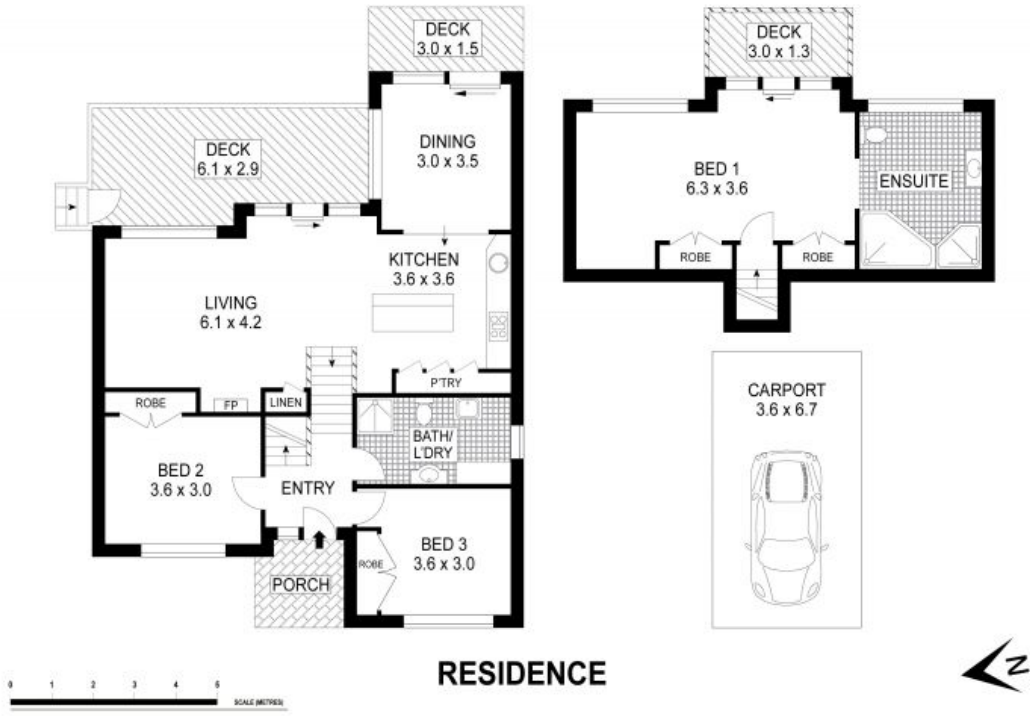

EASY CARE HOME

Enjoying a sunny north-facing aspect, this immaculate family home boasts a terrific floorplan design that takes full advantage of the rear deck area. The interior is bright and contemporary, featuring an open plan living area and modern kitchen with stainless steel appliances. A separate dining room has direct access to the deck, perfect for summer time entertaining.

- Three double bedrooms, all with built-in wardrobes
- Master on upper level, spa ensuite & private deck
- Reverse cycle air conditioning plus single carport
- Close to local schools, golf course, trains & shops