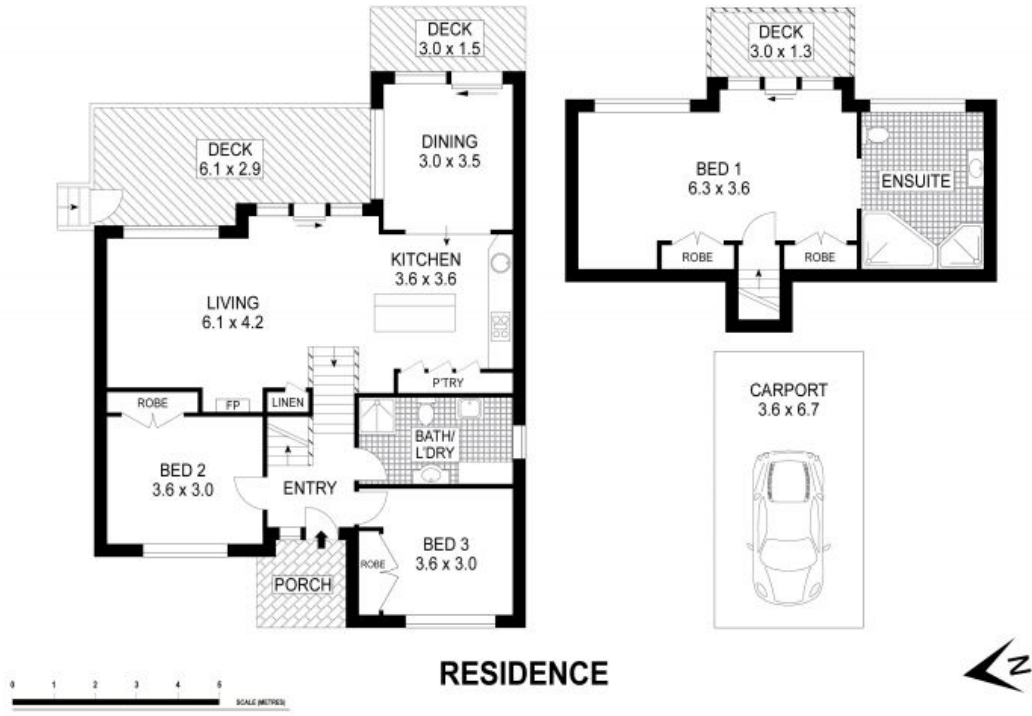

EASY CARE HOME

Enjoying a sunny north-facing aspect, this immaculate family home boasts a terrific floorplan design that takes full advantage of the rear deck area. The interior is bright and contemporary, featuring an open plan living area and modern kitchen with stainless steel appliances. A separate dining room has direct access to the deck, perfect for summer time entertaining.

- Three double bedrooms, all with built-in wardrobes
- Master on upper level, spa ensuite & private deck
- Reverse cycle air conditioning plus single carport
- Close to local schools, golf course, trains & shops