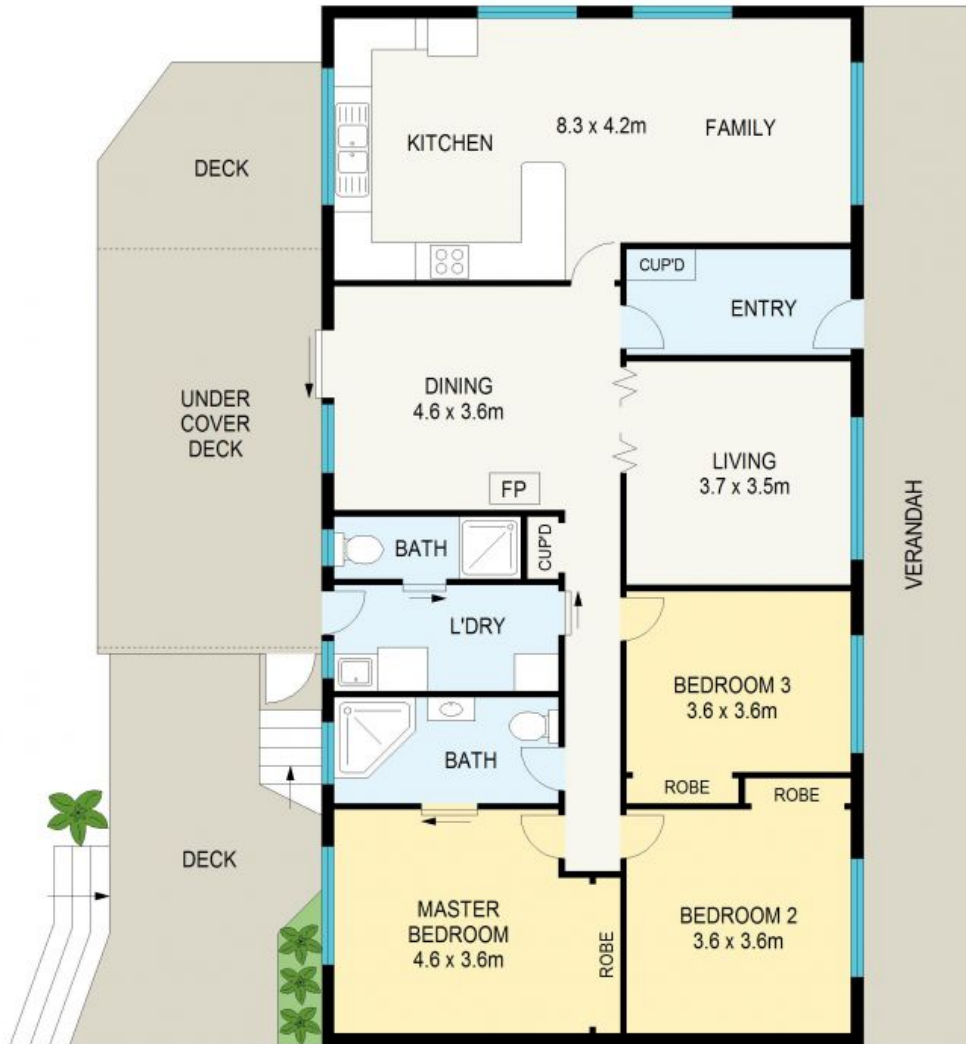

## BEAUTIFUL HOME WITH CHARMING MOUNTAINS CHARACTER

There are three bedrooms in total, all featuring built-in wardrobes and the master bedroom is an impressive size. The main family bathroom has a classic style and provides a versatile two-way layout plus there is a second bathroom and a good size internal laundry which leads out to the deck.

With a great land size of approximately 858sqm and positioned just a short drive to the restaurants, shops, schools, transport and the beautiful Lake of Wentworth Falls, this stunning property provides an excellent opportunity

GROUND FLOOR

APPROX : GROSS INTERNAL AREA :- 135 SQM  
APPROX : GROSS EXTERNAL AREA :- 85 SQM

All information contained herein is gathered from sources we believe to be reliable.  
We cannot however guarantee its accuracy and interested parties should make and rely on their own enquiries