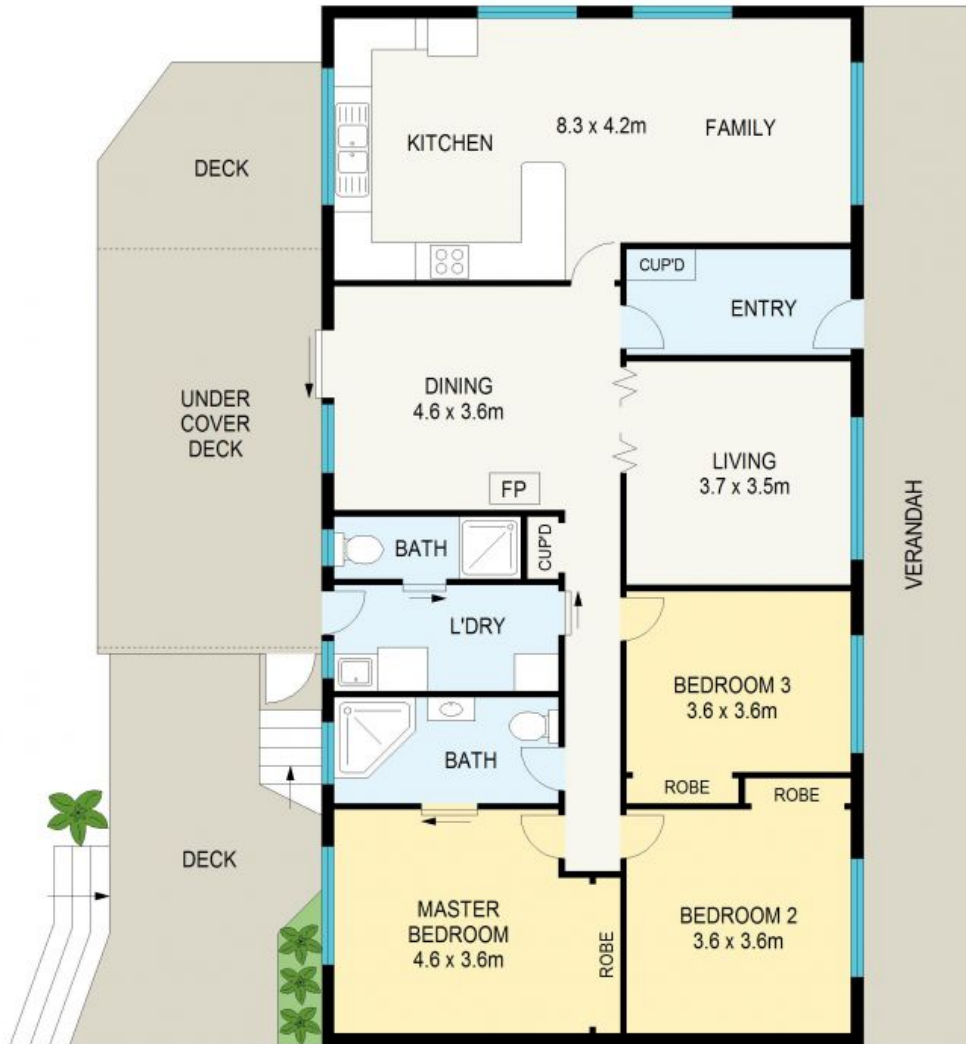

BEAUTIFUL HOME WITH CHARMING MOUNTAINS CHARACTER

There are three bedrooms in total, all featuring built-in wardrobes and the master bedroom is an impressive size. The main family bathroom has a classic style and provides a versatile two-way layout plus there is a second bathroom and a good size internal laundry which leads out to the deck.

With a great land size of approximately 858sqm and positioned just a short drive to the restaurants, shops, schools, transport and the beautiful Lake of Wentworth Falls, this stunning property provides an excellent opportunity

GROUND FLOOR

APPROX : GROSS INTERNAL AREA :- 135 SQM
APPROX : GROSS EXTERNAL AREA :- 85 SQM

All information contained herein is gathered from sources we believe to be reliable.
We cannot however guarantee its accuracy and interested parties should make and rely on their own enquiries