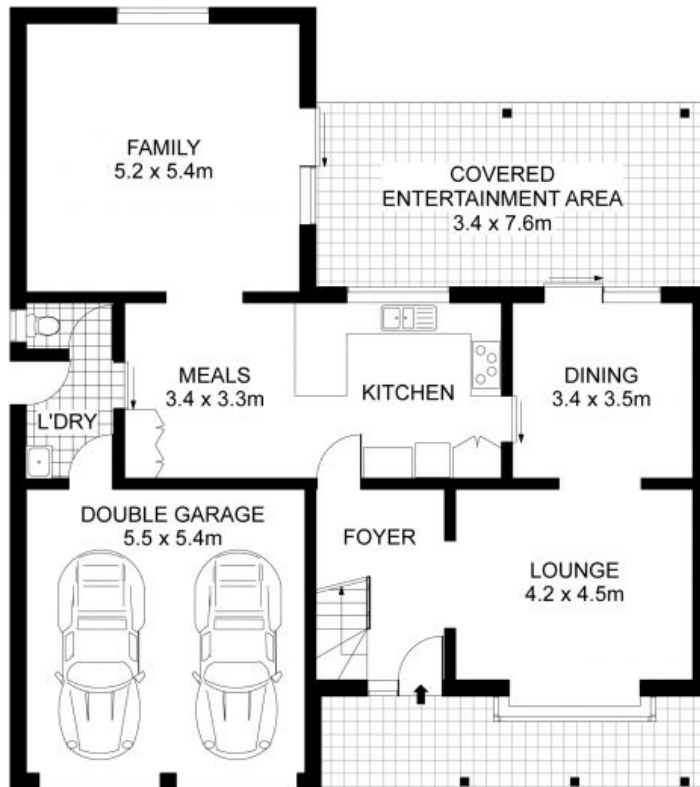

GROUND FLOOR

INT : 228m²

95 MOUNT STREET

LEURA

95 Mount Street

Leura, NSW