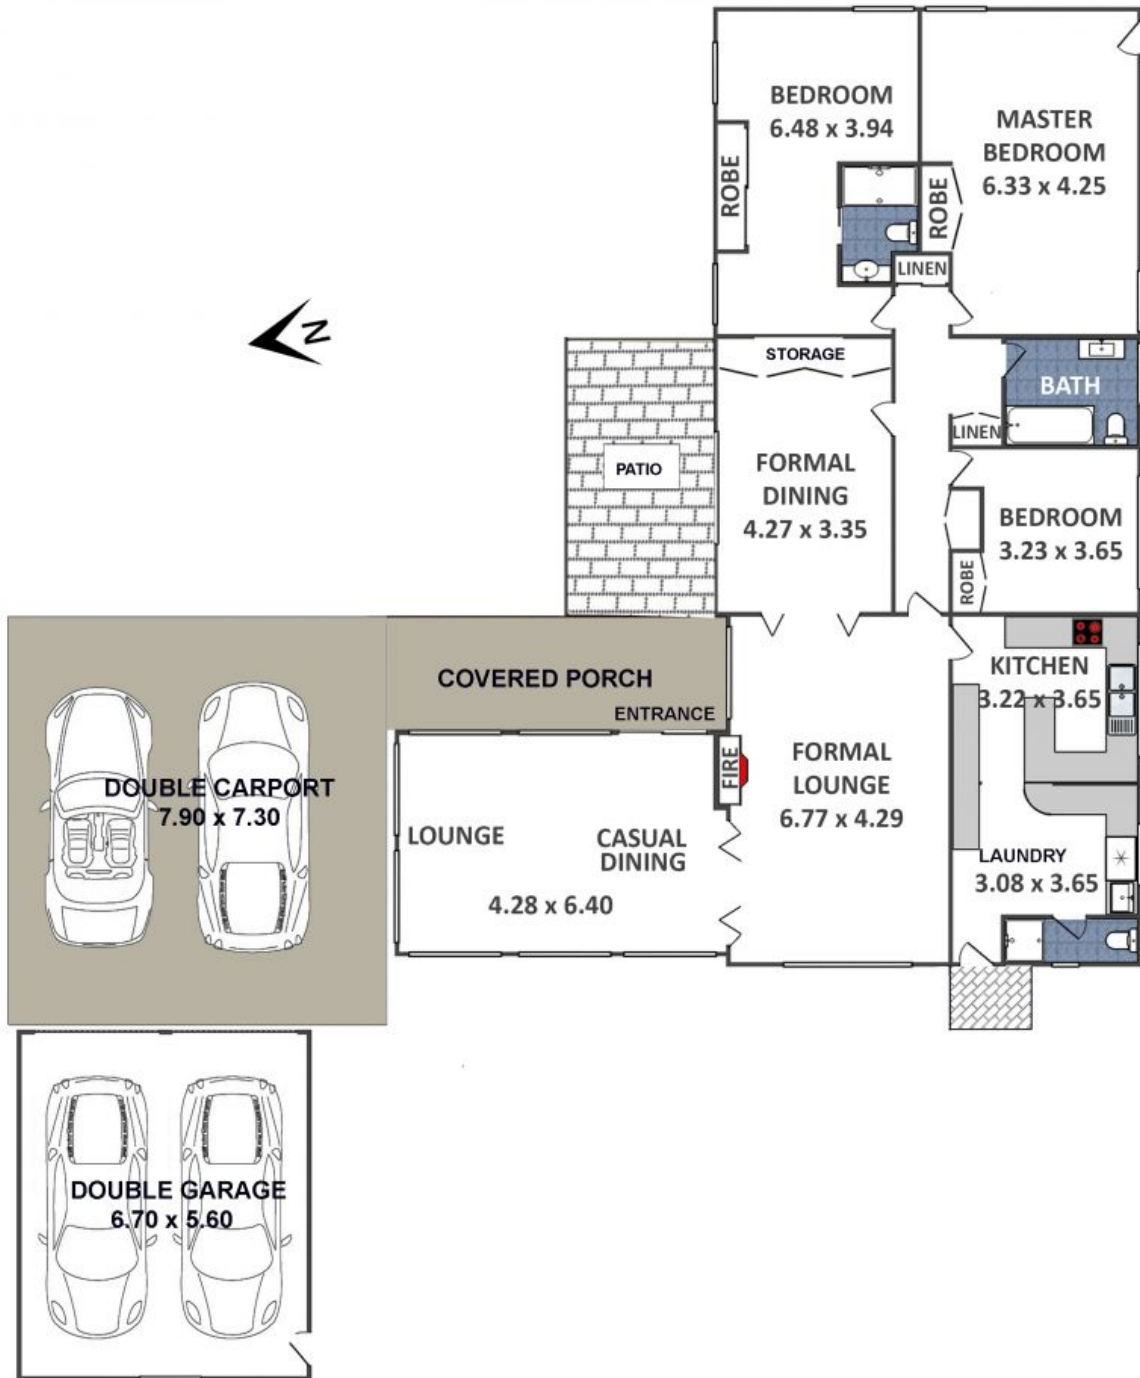

FAMILY HOME IN A GARDEN OASIS

Spread over a generous floorplan and with abundant natural light throughout, this immaculately presented home features formal lounge a contemporary kitchen with dishwasher, and a terrific casual living and dining area with access to a covered porch and sunny patio, perfect for enjoying the warmer months.

Plans shown are for presentation purposes only and are not part of any legal document or title. They are subject to errors, omissions, inaccuracies and should not be used as a sole and accurate reference. Interested parties should make their own inquiries using independent sources.

283 Leura Mall

LEURA