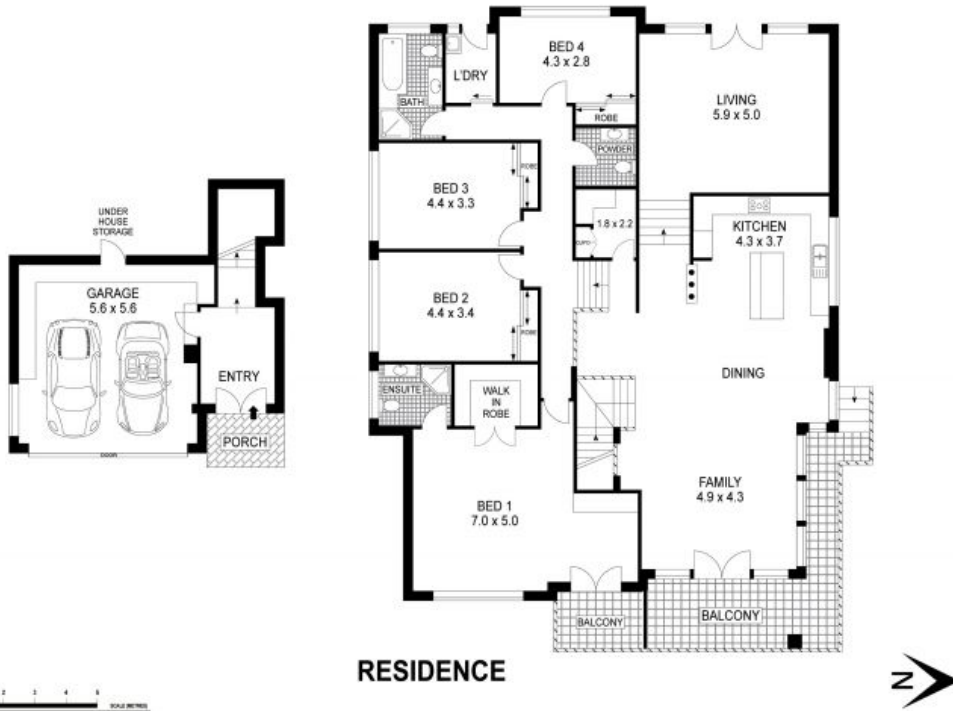

27 Taylor Avenue Wentworth Falls, NSW

4

2

1

MODERN FAMILY DREAM HOME

With exquisite attention to detail, high quality materials and immaculate finishes, this stunning contemporary residence is without doubt one of the finest family homes in this much sought-after location. Style, comfort and luxury combine beautifully with an expansive floorplan, all set on a generous, low maintenance and landscaped block.

RESIDENCE

0 1 2 3 4 5
SCALE METRES

Plans shown are for presentation purposes only and are not part of any legal document or title. They are subject to errors, omissions, inaccuracies and should not be used as a sole and accurate reference. Interested parties should make their own inquiries using independent sources.