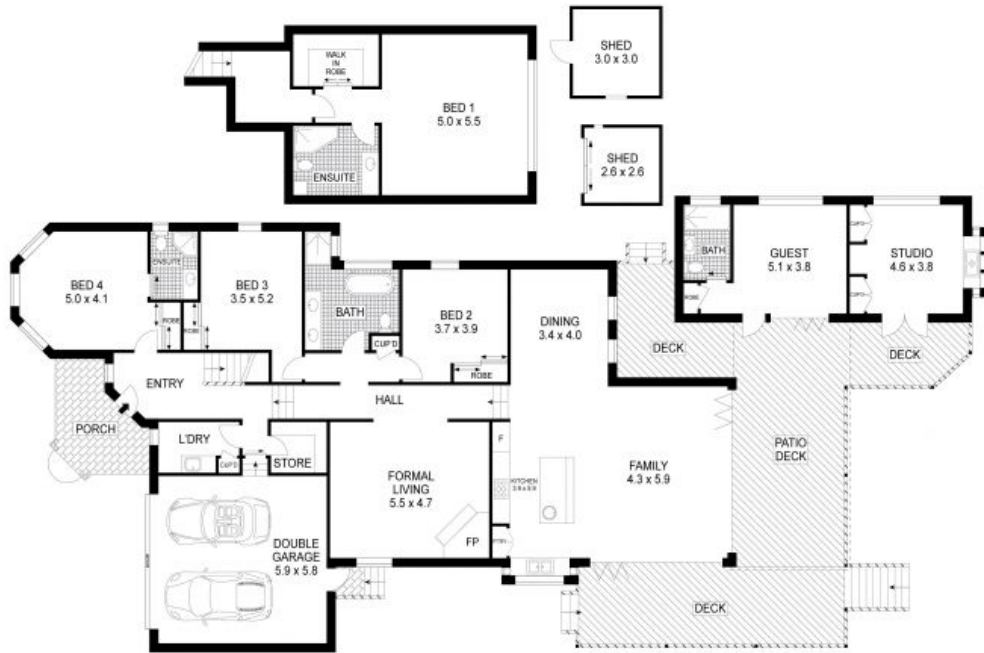

THE WOW FACTOR

An unprecedented opportunity to acquire a truly amazing residence in a top-notch locale, this extraordinary home is the ultimate in spacious, luxury family living. Spread over two levels and enjoying breathtaking views over distant bushland and mountains, this immaculate contemporary home provides for the most comfortable and flexible accommodation you will currently find.

RESIDENCE

Plans shown are for presentation purposes only and are not part of any legal document or title. They are subject to errors, omissions, inaccuracies and should not be used as a sole and accurate reference. Interested parties should make their own inquiries using independent sources.