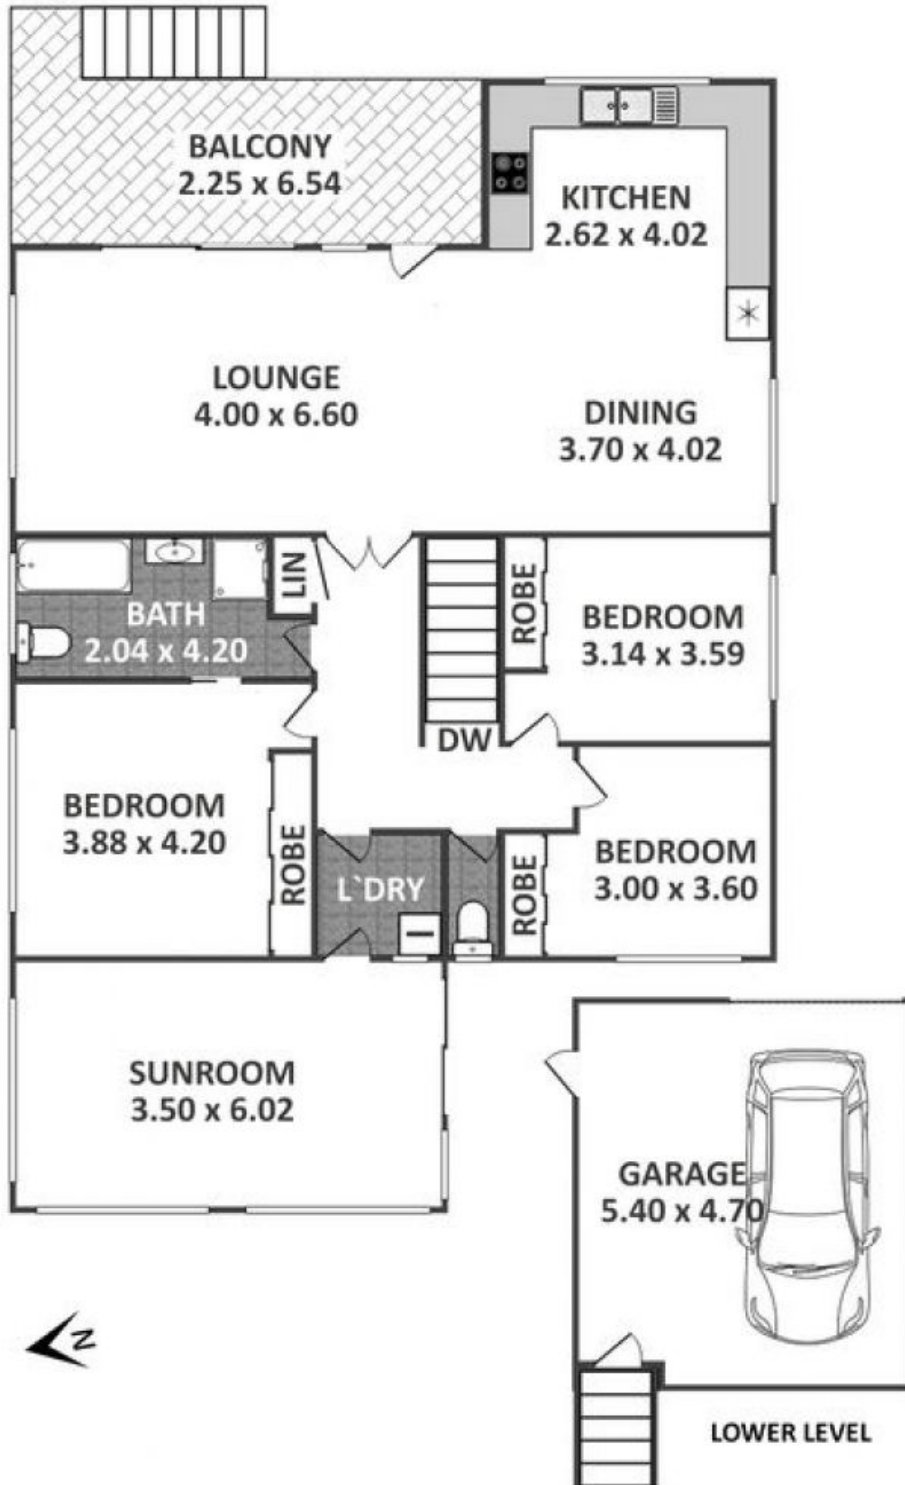

BEAUTIFULLY POSITIONED FAMILY HOME

This wonderful, elevated weatherboard residence provides for the ultimate in warm, spacious and flexible family living. With low maintenance garden surrounds and a lovely tree-lined outlook, loads of privacy and quiet, and a northerly aspect providing for a bright and sunny atmosphere, its the complete package and a rare opportunity.

Plans shown are for presentation purposes only and are not part of any legal document or title. They are subject to errors, omissions, inaccuracies and should not be used as a sole and accurate reference. Interested parties should make their own inquiries using independent sources.