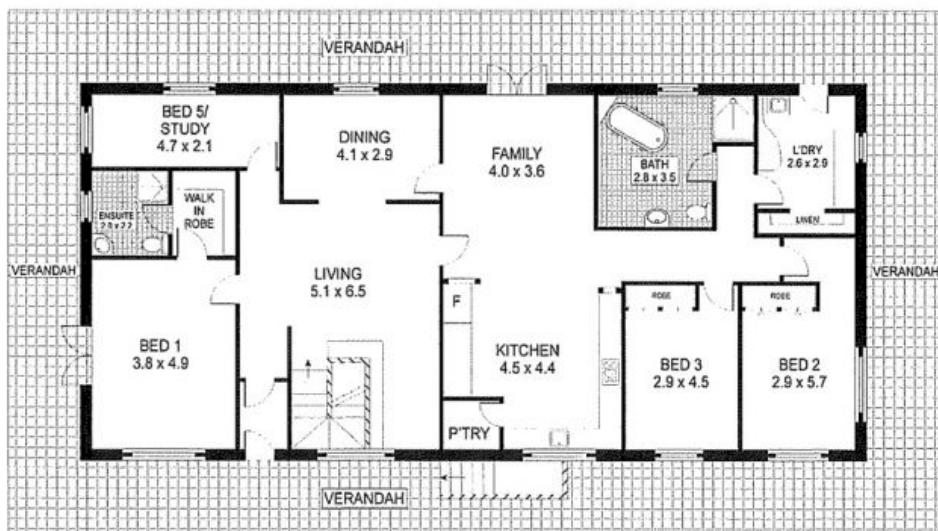

HOUSE, COTTAGE & FLAT - CLASSIC STYLE AND RUSTIC CHARM

The main upstairs residence is a beautiful, free-flowing space, with pressed metal ceilings, wood-panelled walls and both formal and informal living and dining areas. There are four bedrooms, including a master with walk-in robe, air conditioning and ensuite. The luxurious bathroom has both a shower and a classic claw-foot bath.

Enjoying terrific views from the covered, wrap-around balcony with hot tub, including a 4.5kw solar system with 18 solar panels ensurin

SELF CONTAINED COTTAGE

UPPER FLOOR

GROUND FLOOR

INT: 363 m²
EXT: 59 m²
TOTAL: 422 m²