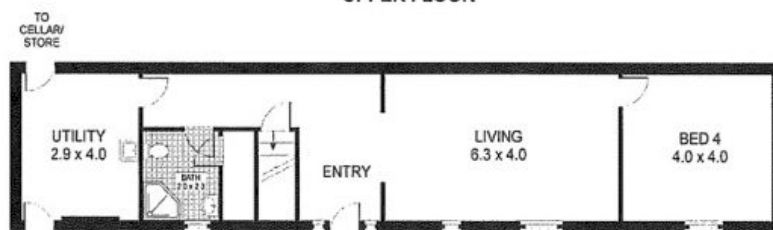

Enjoying terrific views from the covered, wrap-around balcony with hot tub, including a 4.5kw solar system with 18 solar panels ensurin

SELF CONTAINED COTTAGE

UPPER FLOOR

GROUND FLOOR

INT: 363 m²
EXT: 59 m²
TOTAL: 422 m²