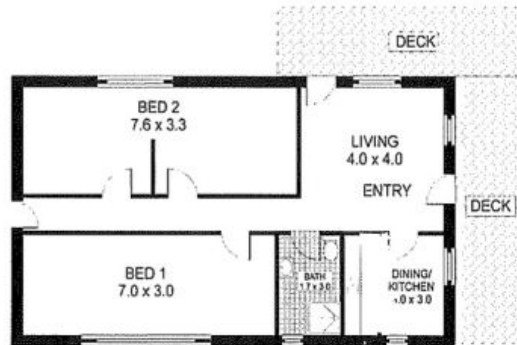

HOUSE, COTTAGE & FLAT - CLASSIC STYLE AND RUSTIC CHARM

The main upstairs residence is a beautiful, free-flowing space, with pressed metal ceilings, wood-panelled walls and both formal and informal living and dining areas. There are four bedrooms, including a master with walk-in robe, air conditioning and ensuite. The luxurious bathroom has both a shower and a classic claw-foot bath.

Enjoying terrific views from the covered, wrap-around balcony with hot tub, including a 4.5kw solar system with 18 solar panels ensurin

SELF CONTAINED COTTAGE

UPPER FLOOR

GROUND FLOOR

INT: 363 m²
EXT: 59 m²
TOTAL: 422 m²